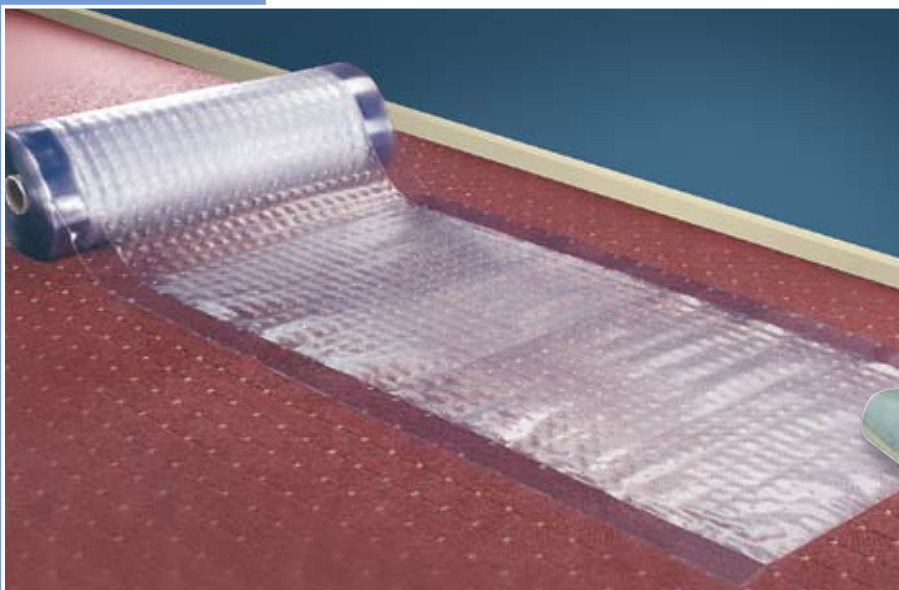

Running Chef

La Bruschetta

Code: KC3 45 x 75cm

- Beautiful designs add character to a kitchen.
- Will not stain.
- Comfort mat relieves tired feet and legs.

Homestead Mats

DESCRIPTION

- Contemporary pattern.
- Hardwearing polypropylene surface.
- PVC backing and borders.
- 4 modern colour combinations.

Code: BP2 40 x 60cm
BP4 50 x 80cm

PVC Runners

DESCRIPTION

- Clear with herringbone design and grippers underneath.
- Extra thickness for longer life and better appearance.
- Protects floors from dirt and water.