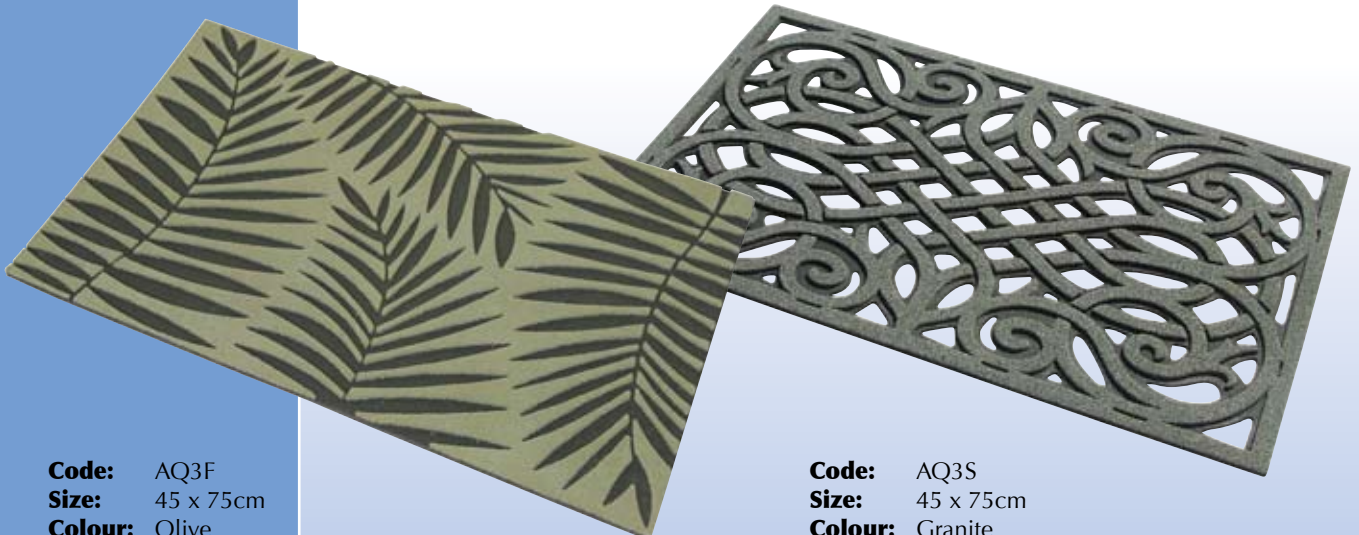

Fern

Scroll

Code: AQ3F
Size: 45 x 75cm
Colour: Olive

Code: AQ3S
Size: 45 x 75cm
Colour: Granite

Specialty Mats

Bottle Brush Mats

- Coir fibres brush and dry shoes.
- Heavy duty galvanised wire frame.

Code: BBM2 40 x 60cm
BBM3D 45 x 75cm
BBM4 50 x 80cm
BBM9 50 x 120cm