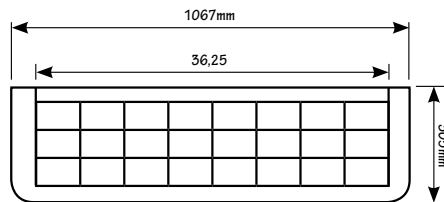

AR1 32mm Thickness