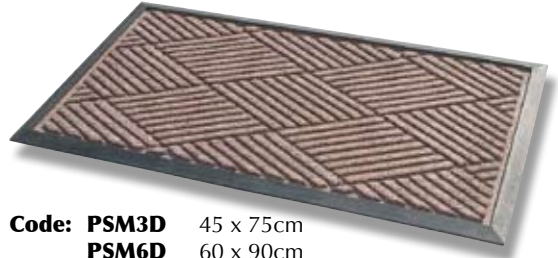

Prestige Mats

DESCRIPTION

- A modern quality doormat to enhance any entrance
- Heavy duty rubber backed with a stylish polypropylene surface.
- All weather construction - indoor/outdoor.
- Raised reinforced rubber dam border helps trap moisture, dirt & debris.
- Grippers on underside reduce movement.

Tile

Code: PSM3T 45 x 75cm

Brown Green Charcoal Blue

Diamond

Code: PSM3D 45 x 75cm
PSM6D 60 x 90cm
PSM12D 90 x 150cm
PSM18D 120 x 180cm

Brown Green Charcoal Blue

Scroll

Code: PSM3S 45 x 75cm