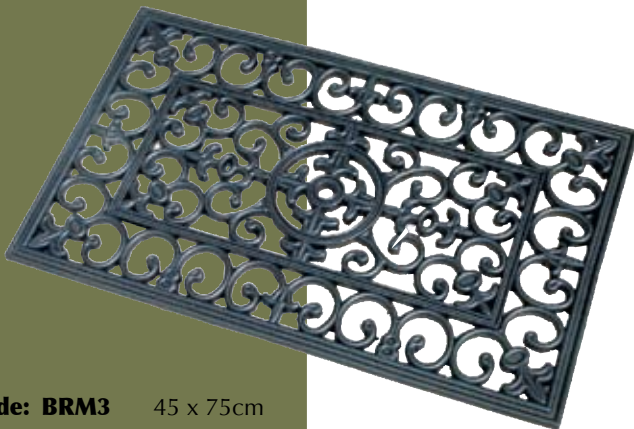

DESCRIPTION

- All Rubber, durable construction.
- Decorative moulded rubber.

Roseville Rubber

Code: **RRM3** 45 x 75cm

Brooklyn D

Code: **BRD3** 45 x 75cm

Brooklyn Rubber

Code: **BRM3** 45 x 75cm