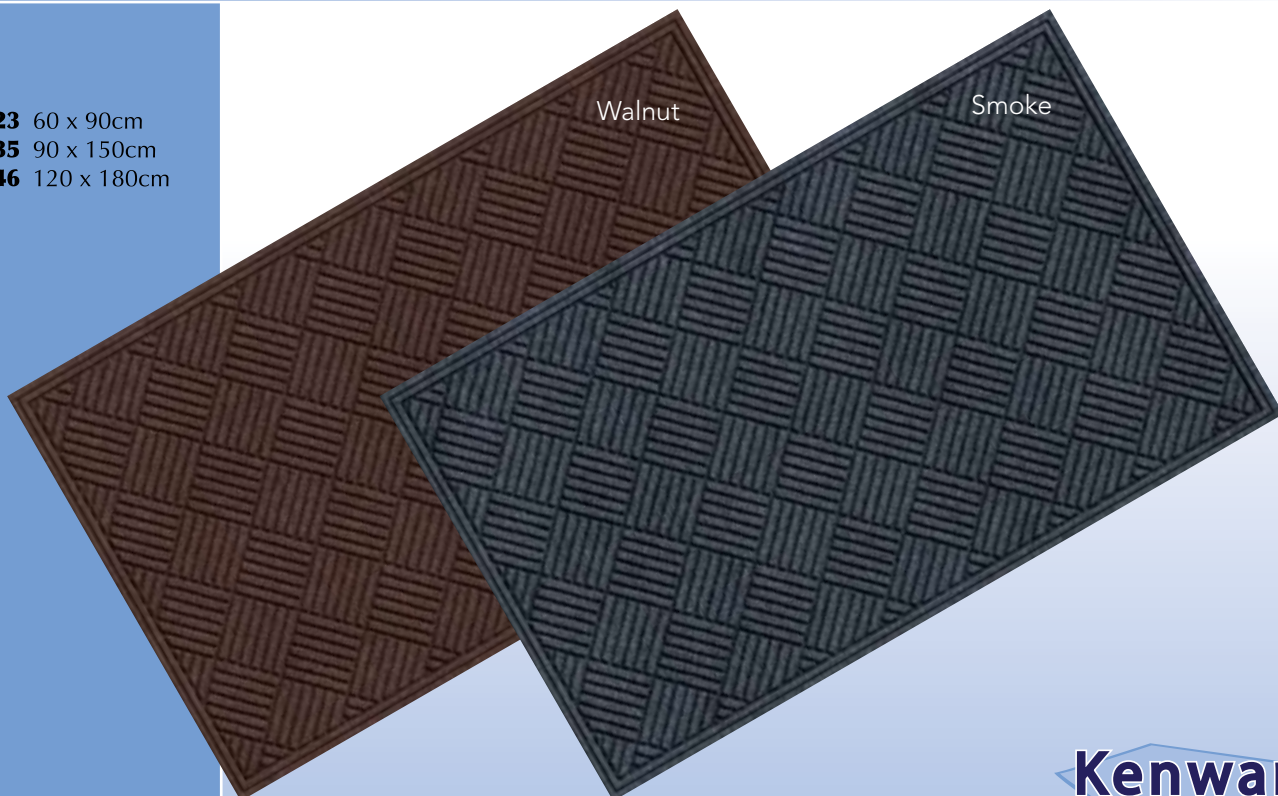

Cross Hatch Design

- Sizes:** **TCH23** 60 x 90cm
TCH35 90 x 150cm
TCH46 120 x 180cm

Esteem Mats

DESCRIPTION

- Heavy duty rubber backing with a stylish polypropylene surface.
- All weather construction indoor or outdoor mat.
- Surface absorbs water and scrapes shoes clean.
- Easy to clean by vacuum or hose.
- Low profile with safety borders.