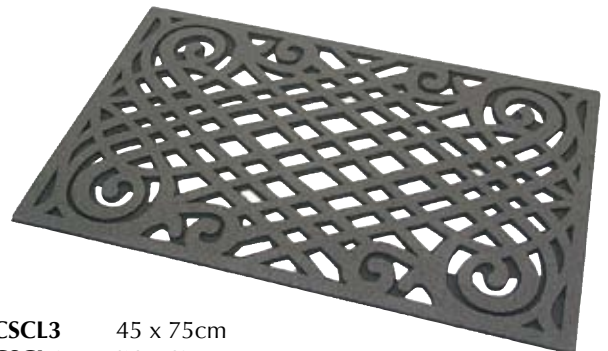

Welcome Iron

Code: CSWI3 45 x 75cm

Colours Available: Coffee
Graphite
Blue

Fern

Code: CSFN3 45 x 75cm

Colours Available: Kiwi

Celtic Lattice

Code: CSWE3 45 x 75cm

Colours Available:
Charcoal, Brown

Code: CSCL3 45 x 75cm

Code: CSCL5 56 x 87cm

Colours Available: Graphite

Flagstone

Code: CSFL3 45 x 75cm

Colours Available: Brick
Graphite

Vine Tapestry