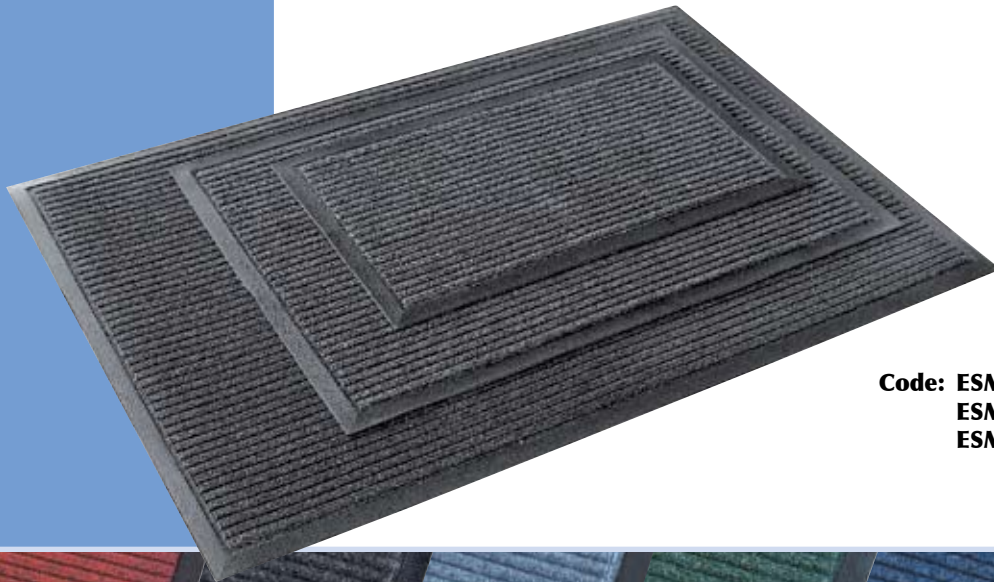

Esteem

Code: ESM3R 40 x 70cm
ESM6R 60 x 90cm
ESM9R 80 x 120cm