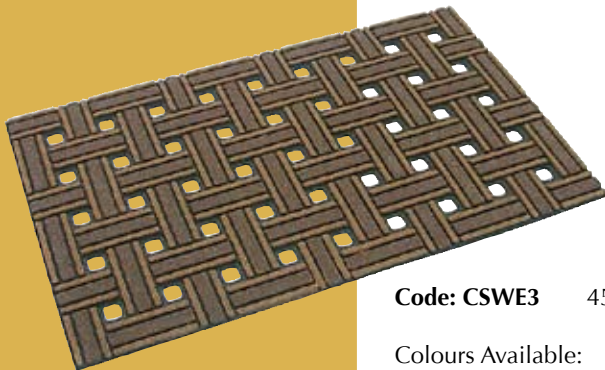

Welcome Iron

Code: CSWI3 45 x 75cm

Colours Available: Coffee
Graphite
Blue

Fern

Code: CSFN3 45 x 75cm

Colours Available: Kiwi

Celtic Lattice

Code: CSWE3 45 x 75cm

Colours Available:
Charcoal, Brown

Code: CSCL3 45 x 75cm

Code: CSCL5 56 x 87cm

Colours Available: Graphite

Flagstone

Code: CSFL3 45 x 75cm

Colours Available: Brick
Graphite

Vine Tapestry