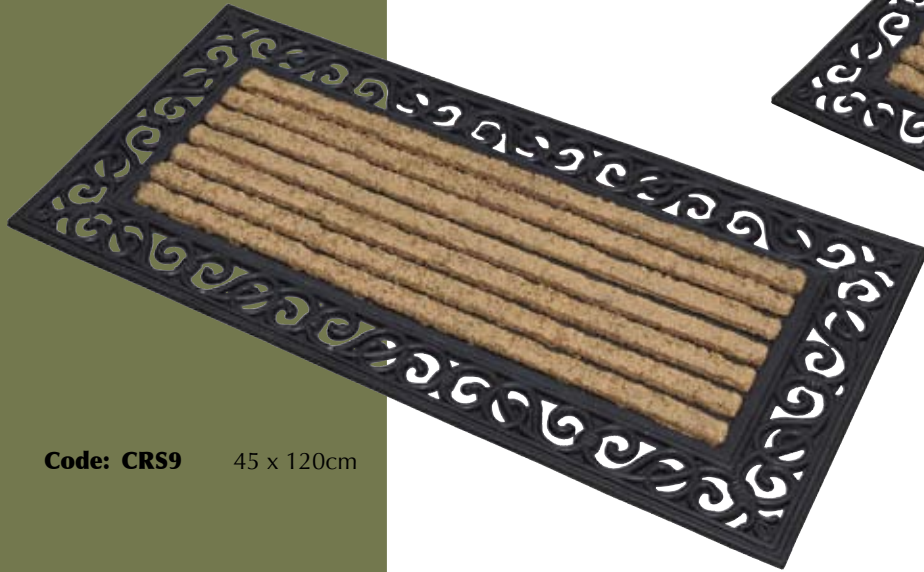

CRM899

Wrought Iron Rubber Coir Mats

DESCRIPTION

- Heavy duty coir brushes clean shoes and absorbs moisture.
- Decorative moulded rubber base.

Scroll Rectangular Double Door

Scroll Rectangular

Code: **CRS9** 45 x 120cm