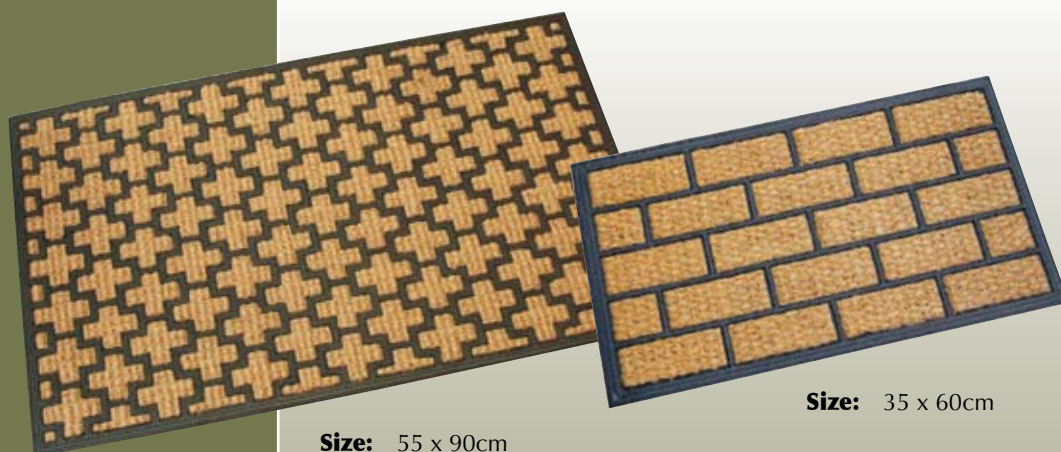

CRMP5

CRMP1

Size: 55 x 90cm

Size: 35 x 60cm