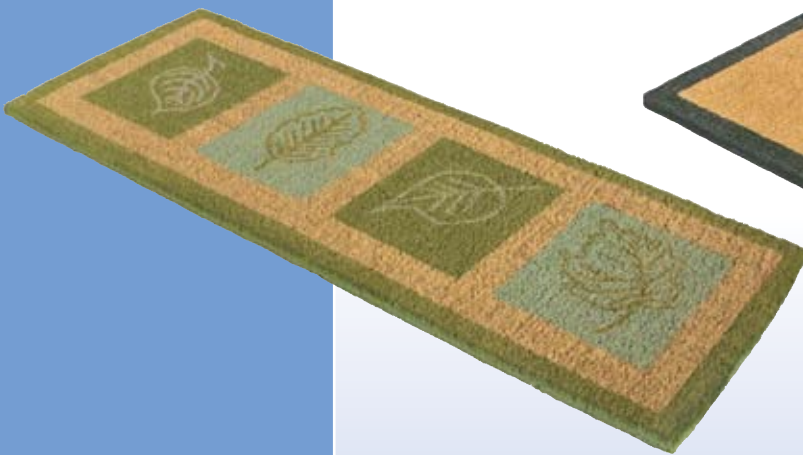

Double Door Coir Mats

DESCRIPTION

- Latex edged coir.
- Fade resistant dyes.
- Size 45 x 120cm
- Code: DD12

350

351

352

353