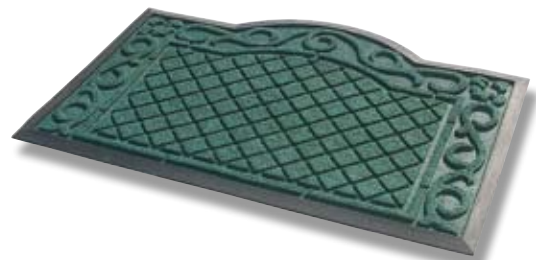

Arch

Code: PSM3A 50 x 75cm

Brown Green Charcoal Blue