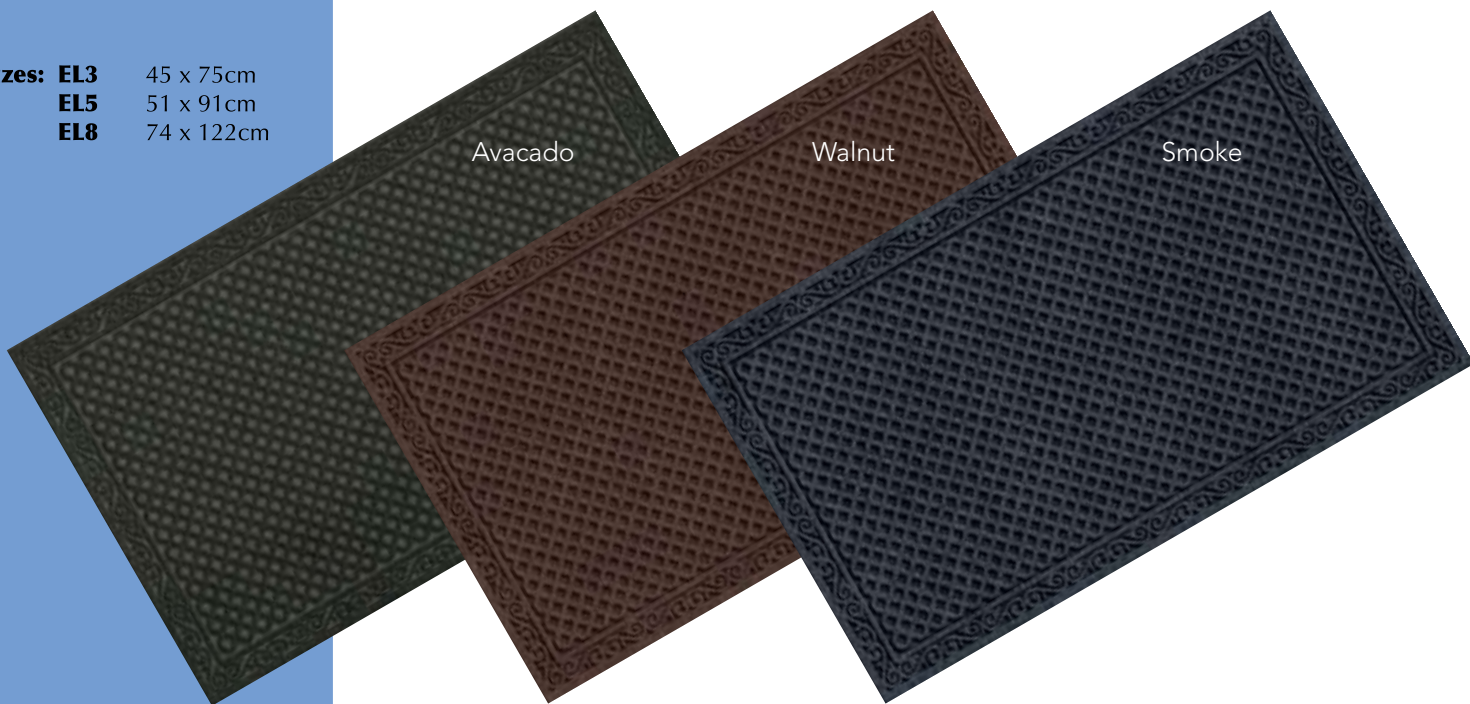

Iron Lattice Design

1. **Sizes:** **EL3** 45 x 75cm
   EL5 51 x 91cm
   EL8 74 x 122cm