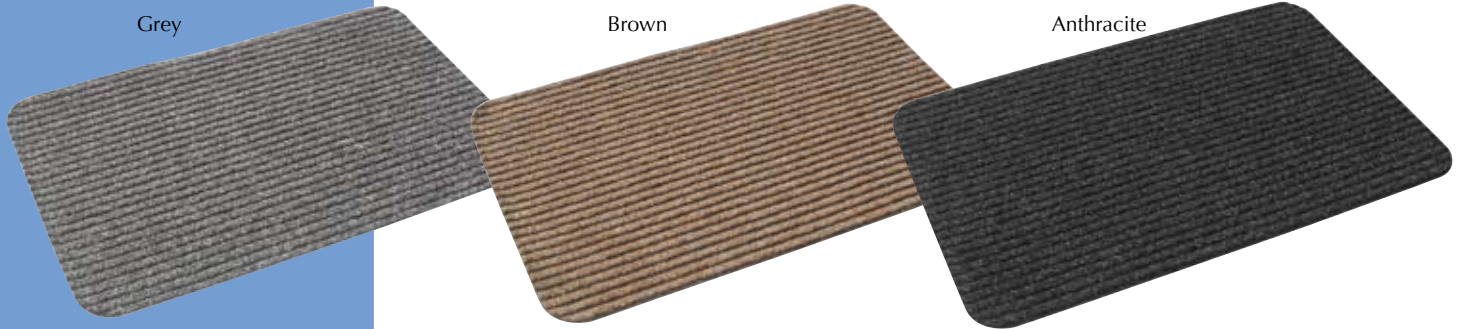

Trio Mats

Grey

Brown

Anthracite

Code: TR2 40 x 60cm
TR4 50 x 80cm

- Hard wearing ribbed polypropylene surface.
- Anti-slip backing.
- Easy to clean.