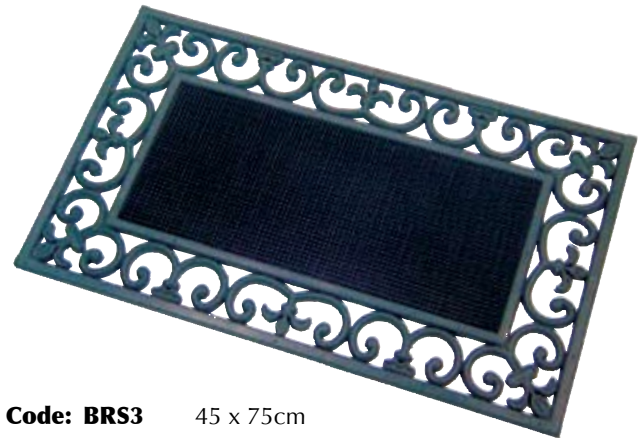

Bowral Rubber Studded

Code: **BRS3** 45 x 75cm

Brooklyn Double Door