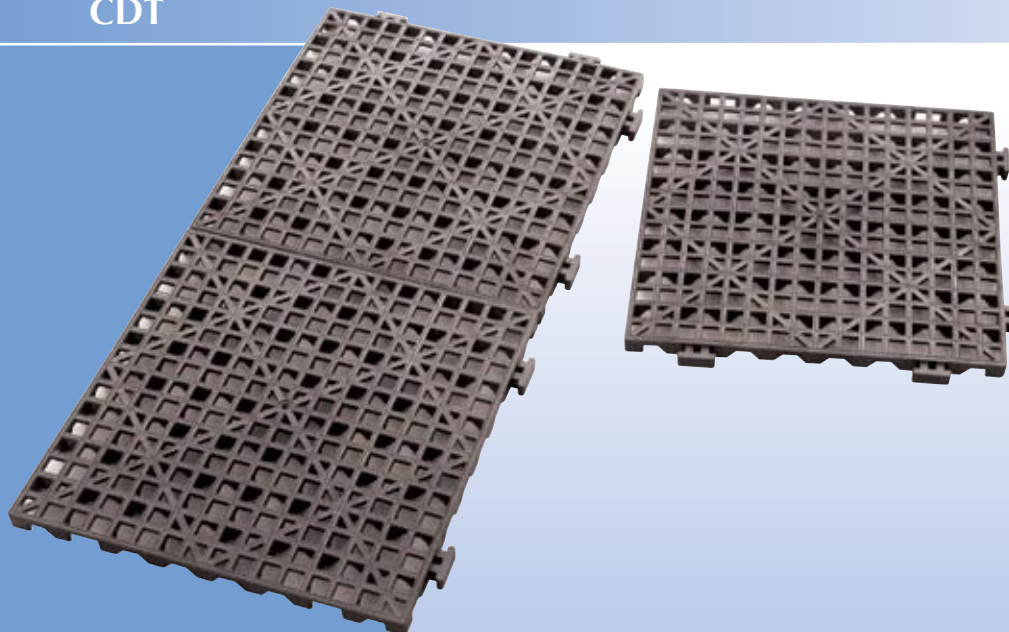

Cushion Deck PVC Tiles

CDT