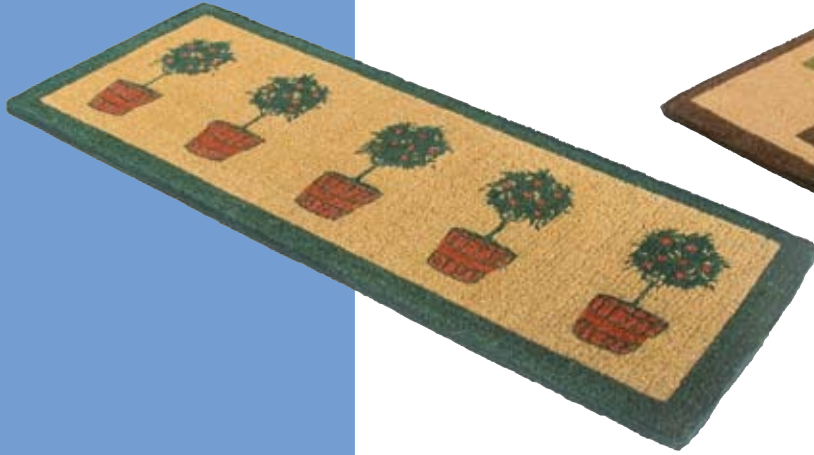

Double Door Coir Mats

DESCRIPTION

- Latex edged coir.
- Fade resistant dyes.
- Size 45 x 120cm
- Code: DD12

350

351

352

353