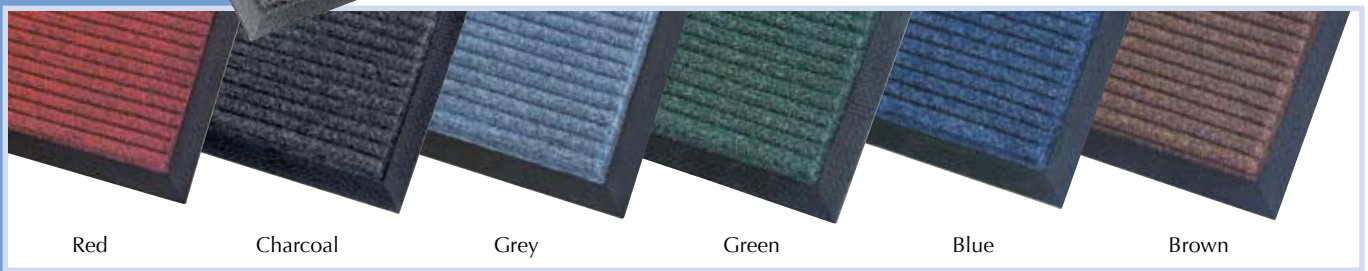

Red

Charcoal

Grey

Green

Blue

Brown

Esteem Assorted Designs

Code: ESM2 40 x 60cm