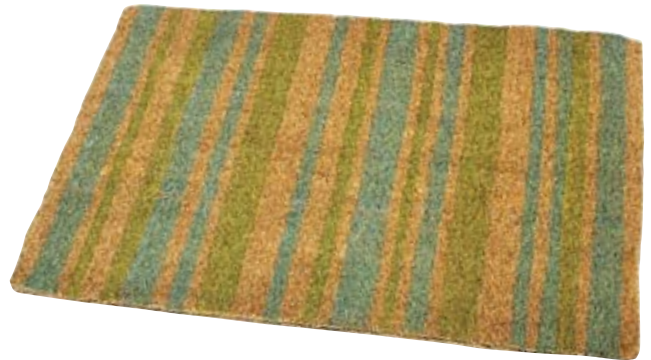

400 Grey/ Black Stripe