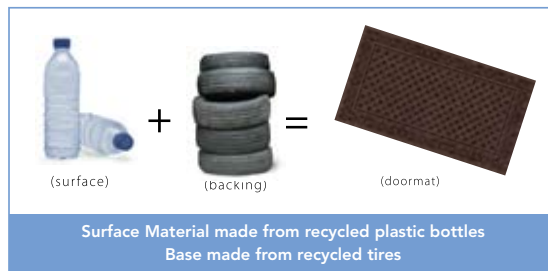

Ecomat Range

Features

Our ongoing mission is a cleaner environment through the use of recycled materials in our products. We are always procuring environmentally sound materials and processes that meet our criteria, while still maintaining our superior quality standards.

This mat is made from recycled rubber reclaimed from scrap tyres and recycled plastic bottles. By purchasing this mat you are helping to keep the environment clean.