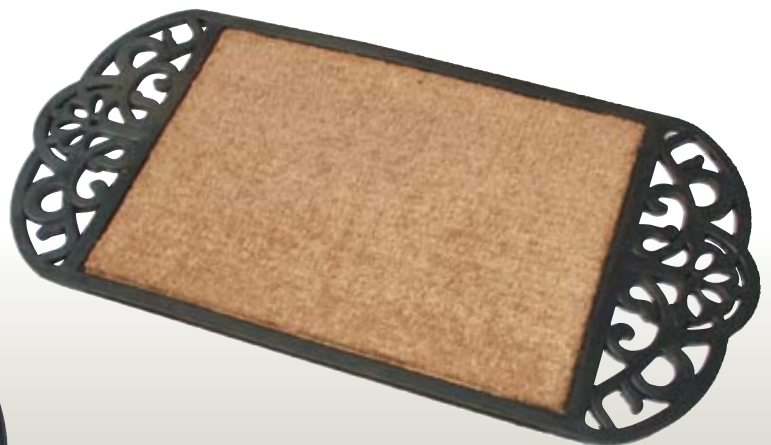

Code: **CRE9** 60 x 120cm