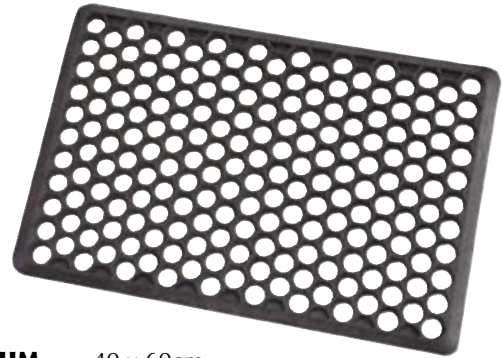

RHM (Honeycombe)