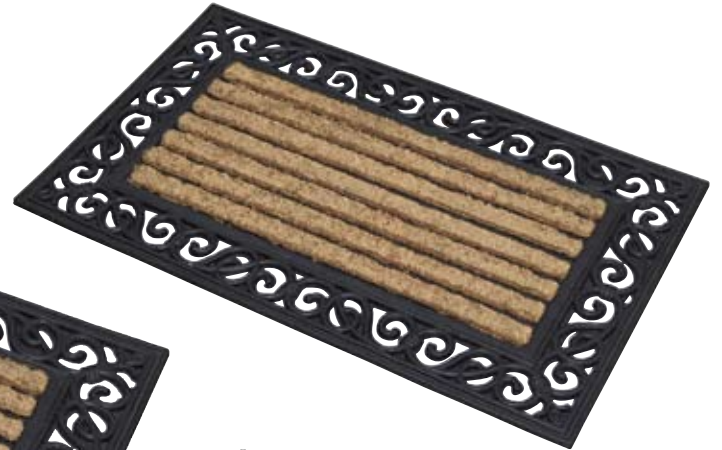

CRM899

Wrought Iron Rubber Coir Mats

DESCRIPTION

- Heavy duty coir brushes clean shoes and absorbs moisture.
- Decorative moulded rubber base.

Scroll Rectangular Double Door

Scroll Rectangular

Code: **CRS9** 45 x 120cm