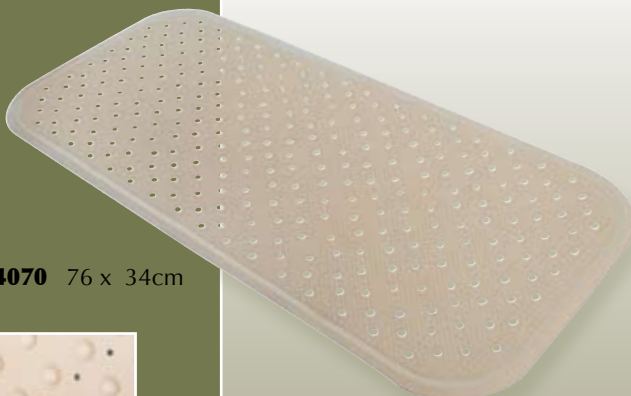

RPM (Promotional)

Code: RPM 35 x 56cm

RDM (Diamond)

Code: RDM 40 x 60cm

RHM (Honeycombe)

Code: RHM 40 x 60cm

Bath & Shower Mats

DESCRIPTION

- Anti-slip surface with suction cups on underside.
- Perforated for good drainage & made from natural rubber.
- Machine washable at 40°C.

BM4070

Code: BM4070 76 x 34cm

SM5050

Code: SM5050 56 x 56cm

Wrought Iron Rubber Mats